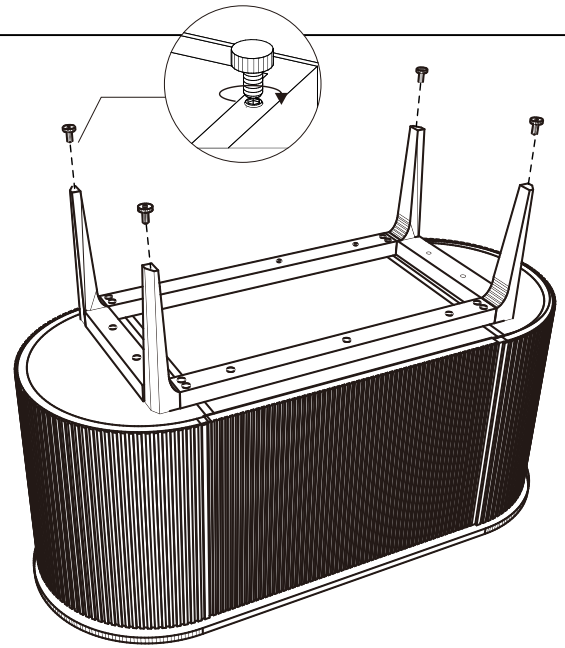

RÉF: OSLO-MEU-120

OUTILS

1

2

3

1

Mark the location of the hole

Insert expansion tube