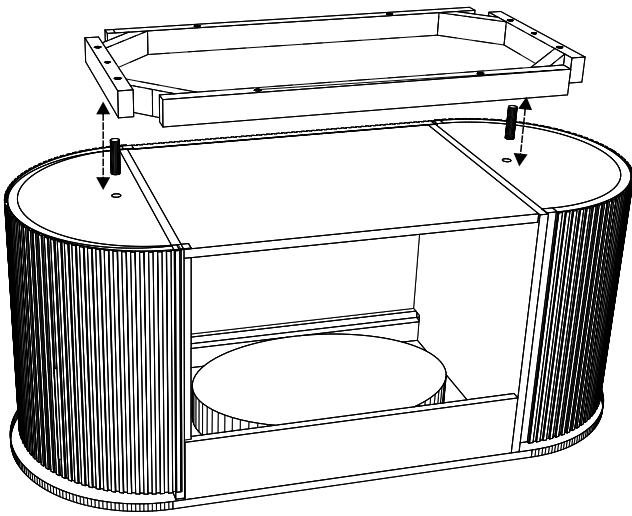

RÉF: OSLO-MEU-120

OUTILS

1

2

3

1

Mark the location of the hole

Insert expansion tube