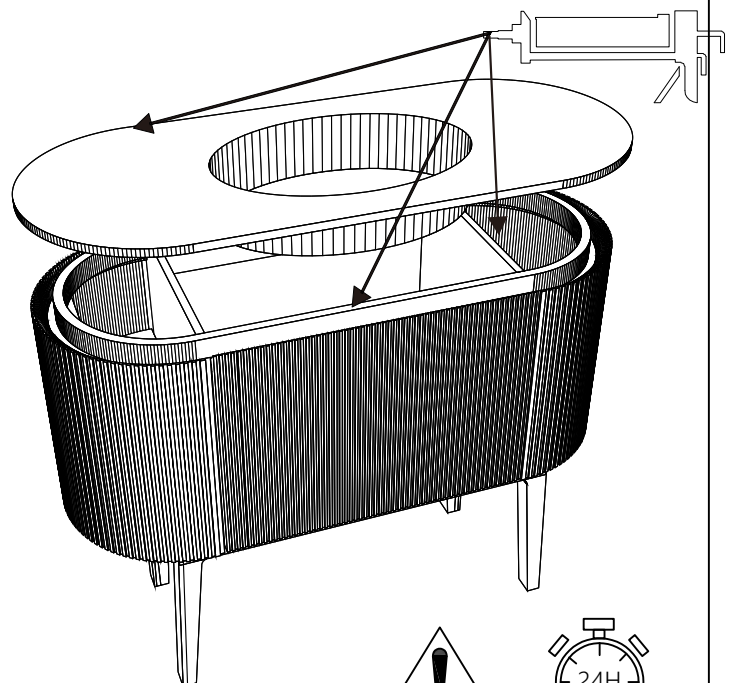

RÉF: OSLO-MEU-120

OUTILS

1

2

3

1

Mark the location of the hole

Insert expansion tube