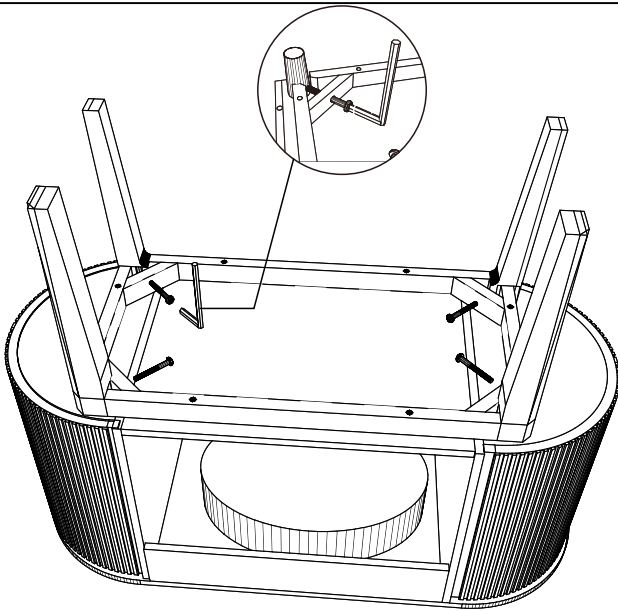

RÉF: OSLO-MEU-120

OUTILS

1

2

3

1

Mark the location of the hole

Insert expansion tube