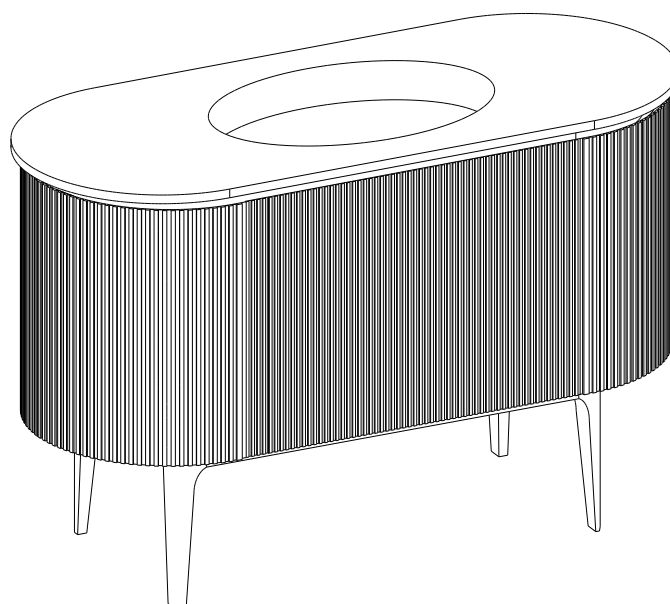

RÉF: OSLO-MEU-120

OUTILS

1

2

3

1

Mark the location of the hole

Insert expansion tube