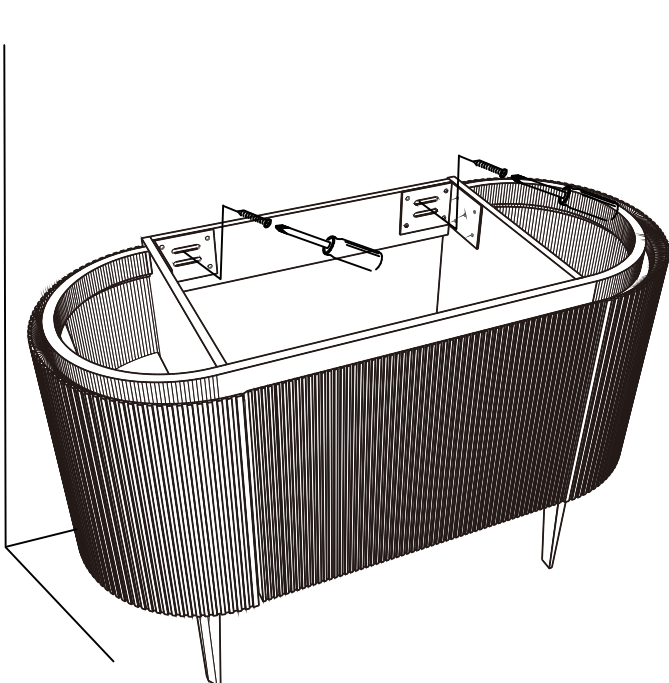

RÉF: OSLO-MEU-120

OUTILS

1

2

3

1

Mark the location of the hole

Insert expansion tube