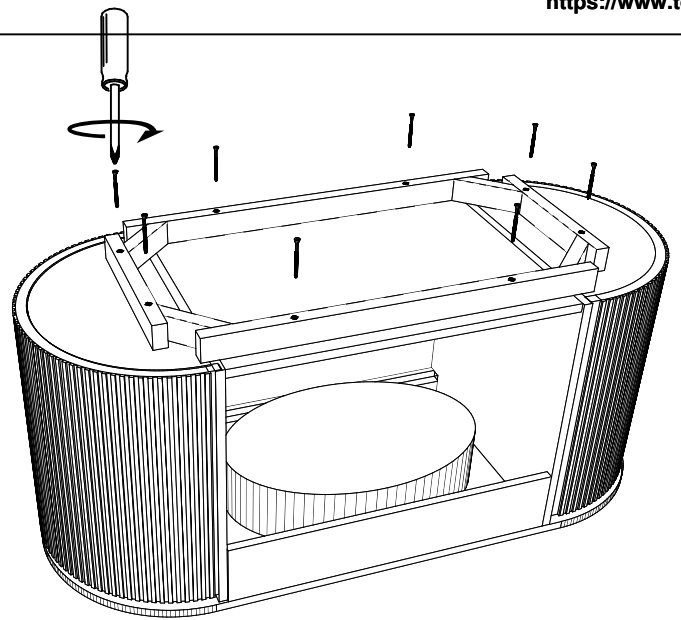

RÉF: OSLO-MEU-120

OUTILS

1

2

3

1

Mark the location of the hole

Insert expansion tube