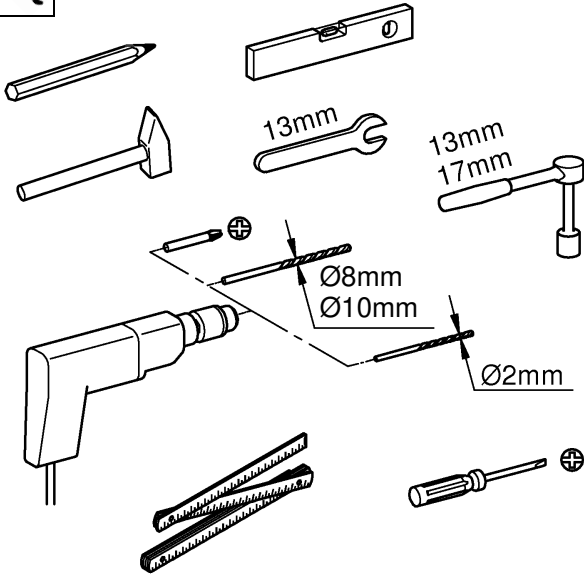

RAPID SL
DESIGN + ENGINEERING
GROHE GERMANY

99.0422.031/ÄM 232416/09.15

www.grohe.com

Pure Freude an Wasser

2x12,5mm

plaque de plâtre EN 520
 plaque de fibrociment EN 12467

plasterboards EN 520
 fibre- cementboards EN 12467