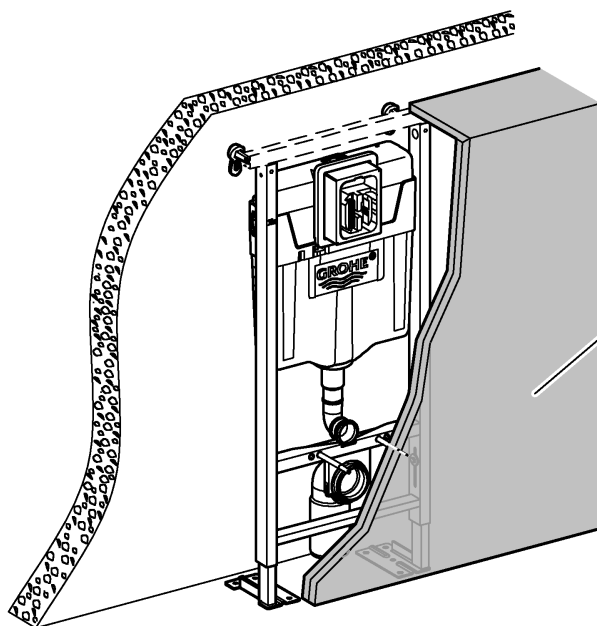

RAPID SL
DESIGN + ENGINEERING
GROHE GERMANY

99.0422.031/ÄM 232416/09.15

www.grohe.com

Pure Freude an Wasser

2x12,5mm

plaque de plâtre EN 520
 plaque de fibrociment EN 12467

plasterboards EN 520
 fibre- cementboards EN 12467